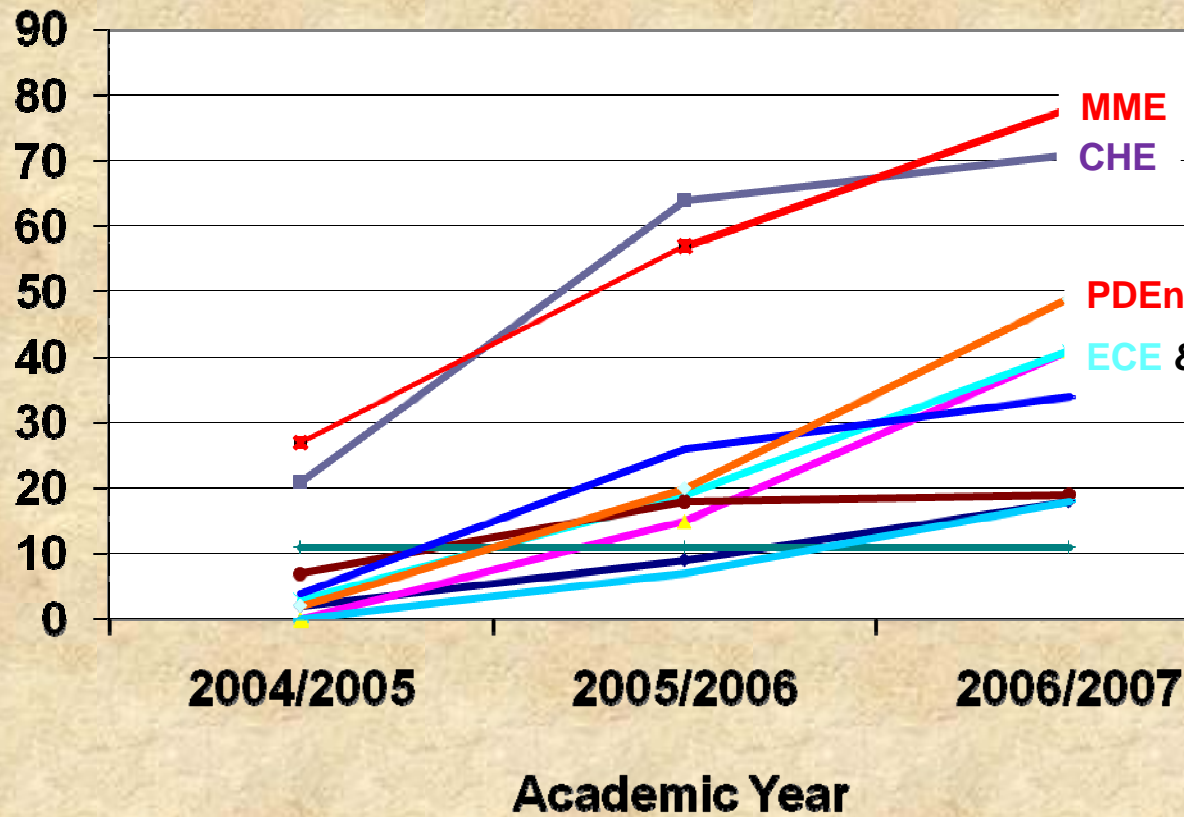

Departmental Totals

Number of Courses in UW-ACE

- Arch
- CHE
- CIVE/ENVE
- ECE
- ECE & CEE
- ME/MTE
- SYDE
- CBET*
- MSCI
- NE
- PDEng