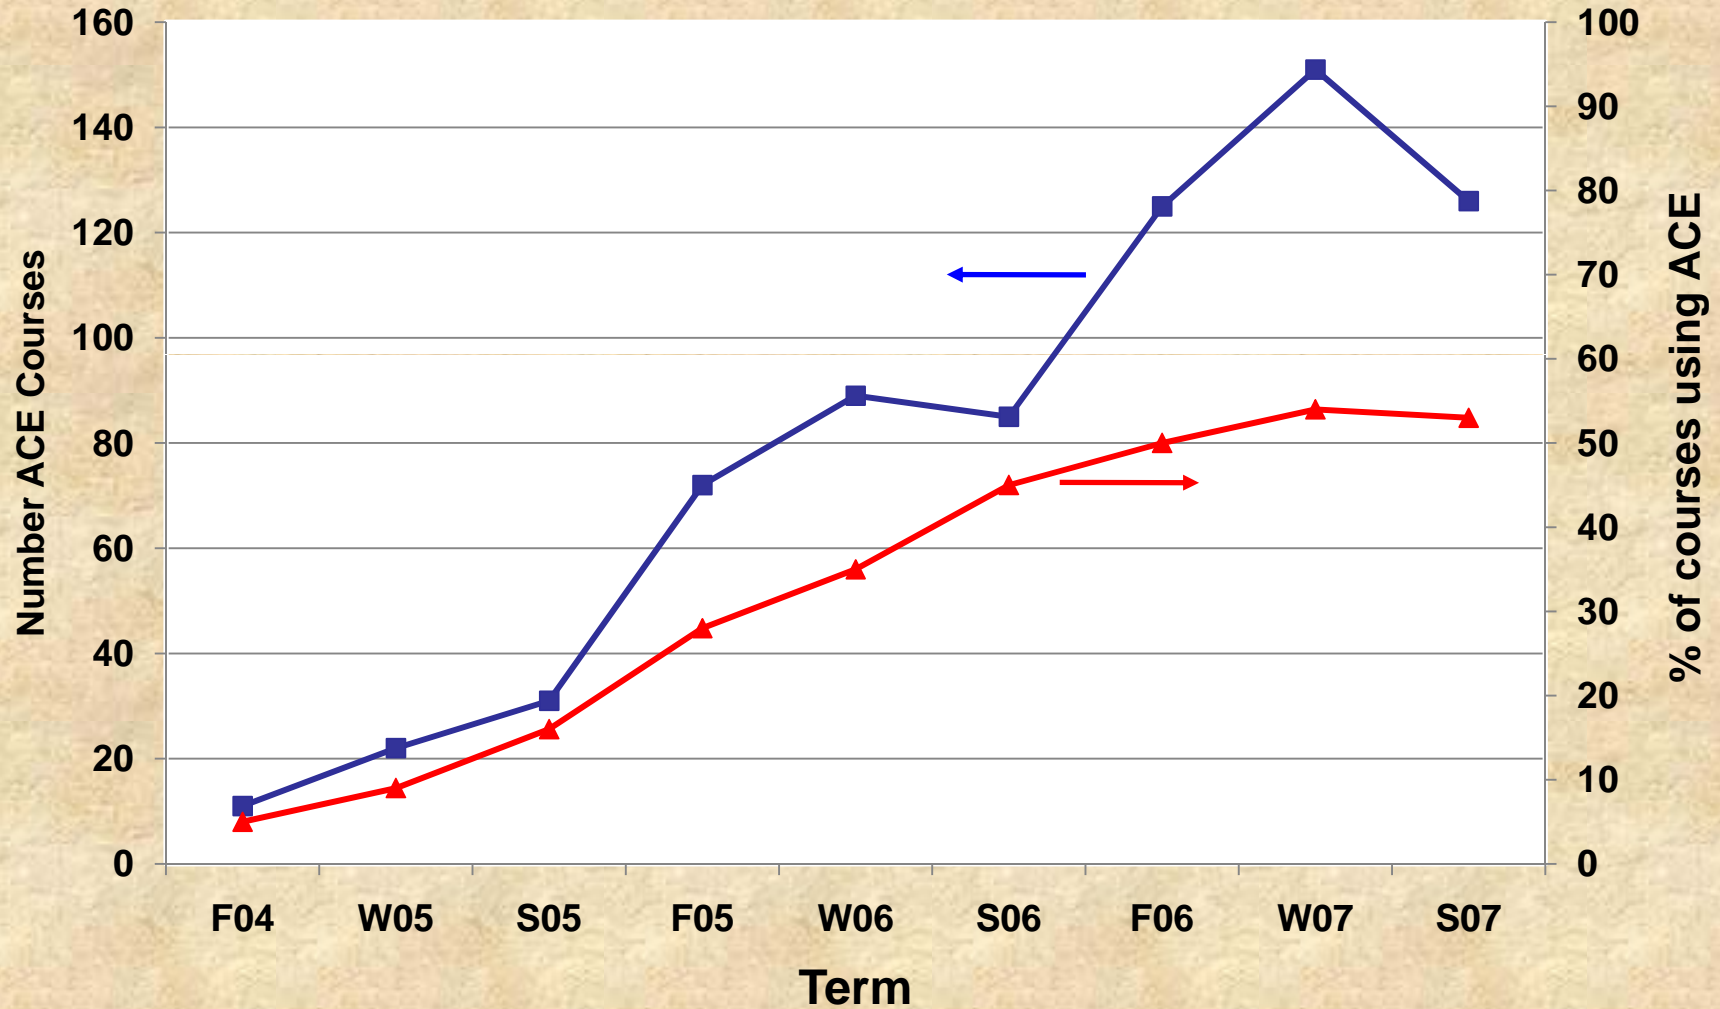

Faculty of Engineering ACE Usage

contact Rosina Kharal E2-1307F, x-35902