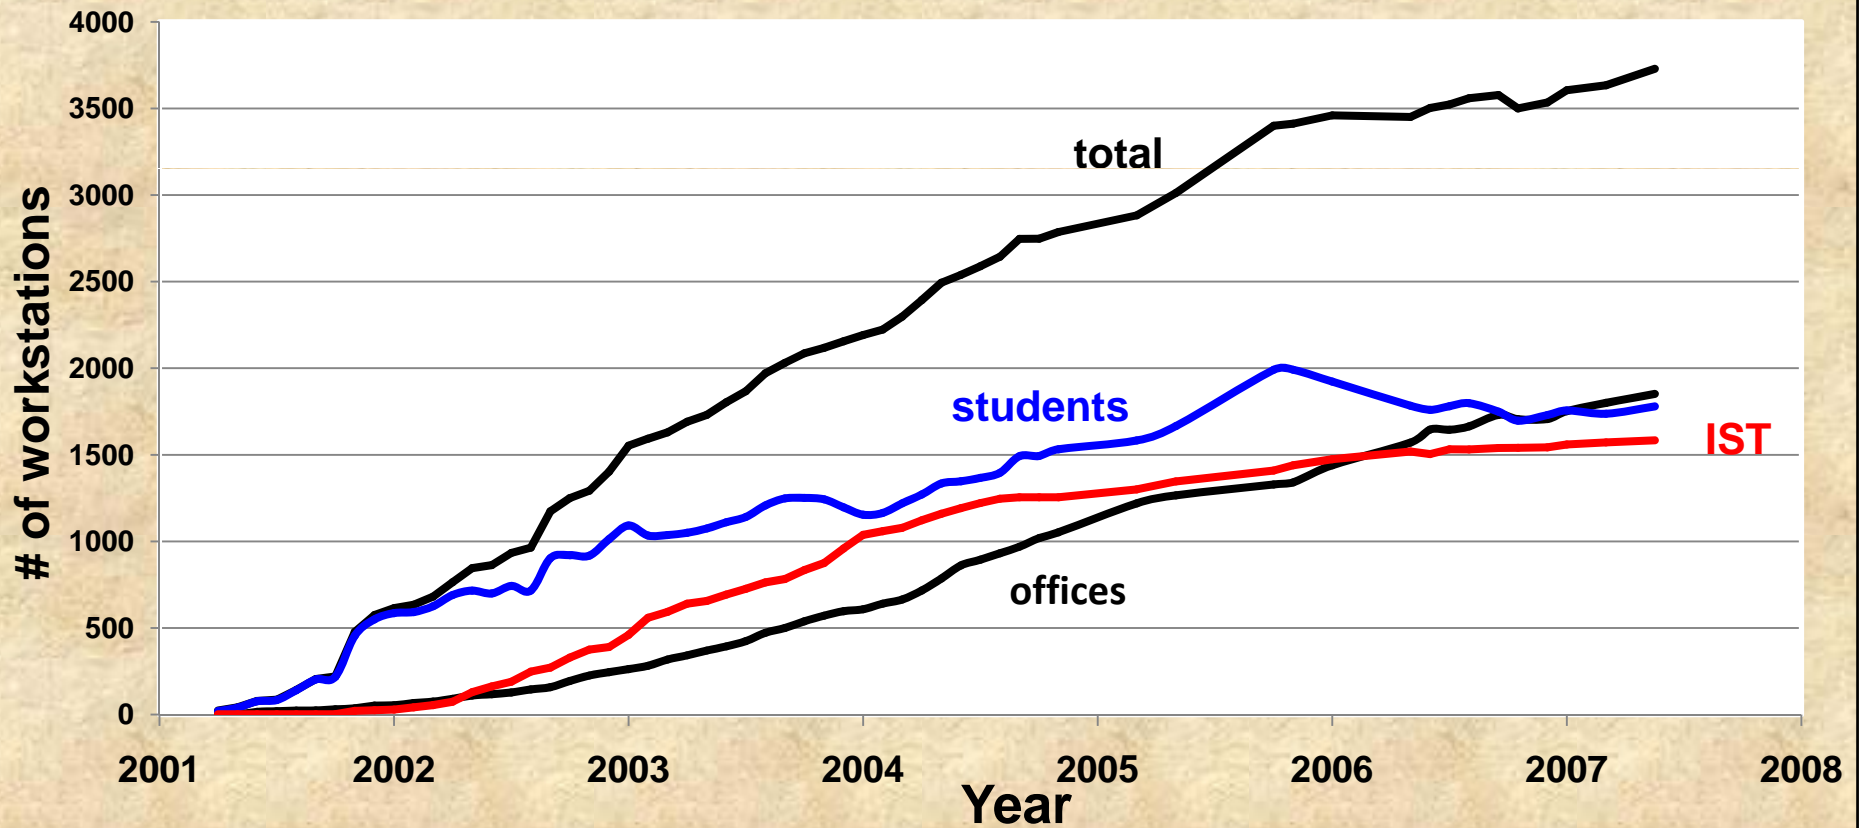

Nexus in Engineering

	<i>2003</i>	<i>2004</i>	<i>2005</i>	<i>2006</i>	<i>2007</i>
<i>Engineering Computing</i>	<i>433</i>	<i>473</i>	<i>504</i>	<i>515</i>	<i>618</i>
<i>Architecture</i>				<i>68</i>	<i>52</i>
<i>Chemical</i>	<i>154</i>	<i>241</i>	<i>283</i>	<i>300</i>	<i>315</i>
<i>Civil</i>	<i>56</i>	<i>87</i>	<i>90</i>	<i>106</i>	<i>98</i>
<i>Electrical & Computer</i>	<i>148</i>	<i>217</i>	<i>221</i>	<i>238</i>	<i>335</i>
<i>Management Sciences</i>	<i>44</i>	<i>44</i>	<i>44</i>	<i>72</i>	<i>65</i>
<i>Mechanical</i>	<i>7</i>	<i>102</i>	<i>208</i>	<i>293</i>	<i>408</i>
<i>Systems Design</i>	<i>36</i>	<i>42</i>	<i>39</i>	<i>45</i>	<i>49</i>
<i>Total</i>	<i>878</i>	<i>1206</i>	<i>1389</i>	<i>1637</i>	<i>1940</i>

Growth in Nexus at UW